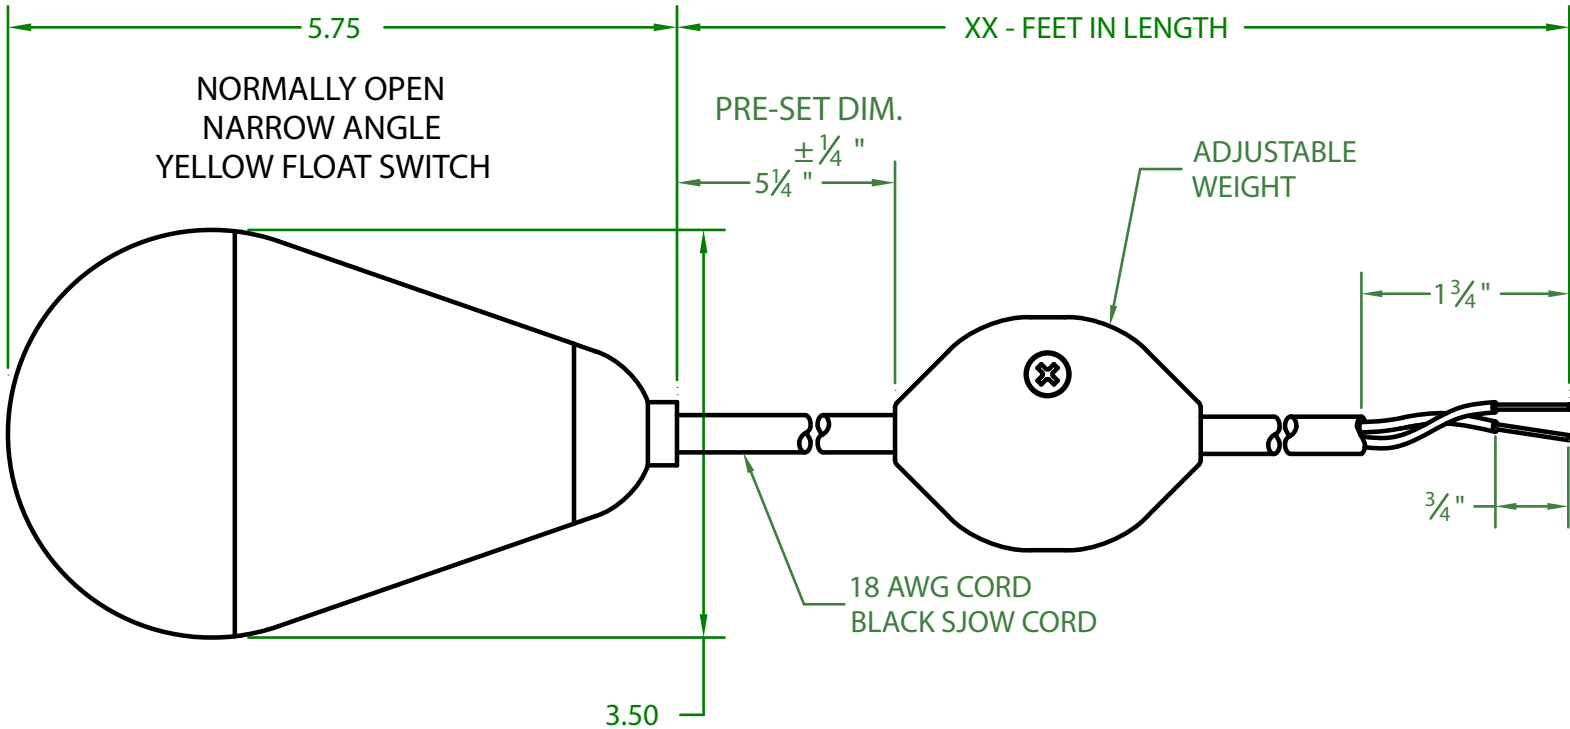

OPERATING ANGLE: CONTACTS CLOSE @ 5° ABOVE HORIZONTAL.
CONTACTS OPEN @ 5° BELOW HORIZONTAL.

ELECTRICAL RATINGS: 10 AMPS @ 120 VAC
5 AMPS @ 240 VAC

FLOAT MATERIAL: A.B.S.

J.J.S. June 15, 2017

Contactors - Relays - Switches

<http://www.mdious.com>